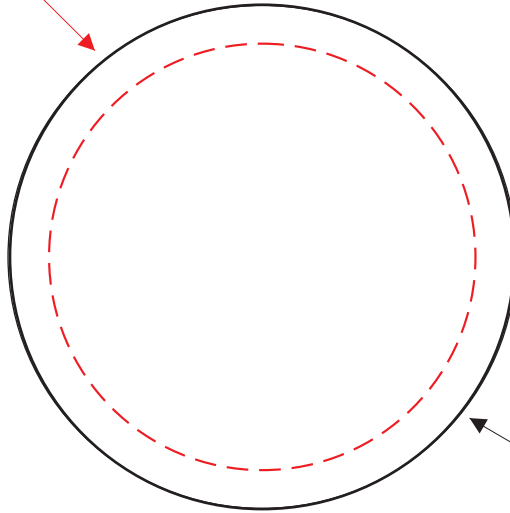

# 2.25 INCH BUTTON TEMPLATE

**DOTTED LINE  
2.22 DIAMETER VIEWABLE IMAGE**

**SOLID LINE  
2.625 DIAMETER CUT LINE**

**PLACE ART UNDER CLIPPING MASK IN ART LAYER  
HIDE THE TOP LAYER LABELED "HIDE LAYER" BEFORE SAVING AND SUBMITTING**