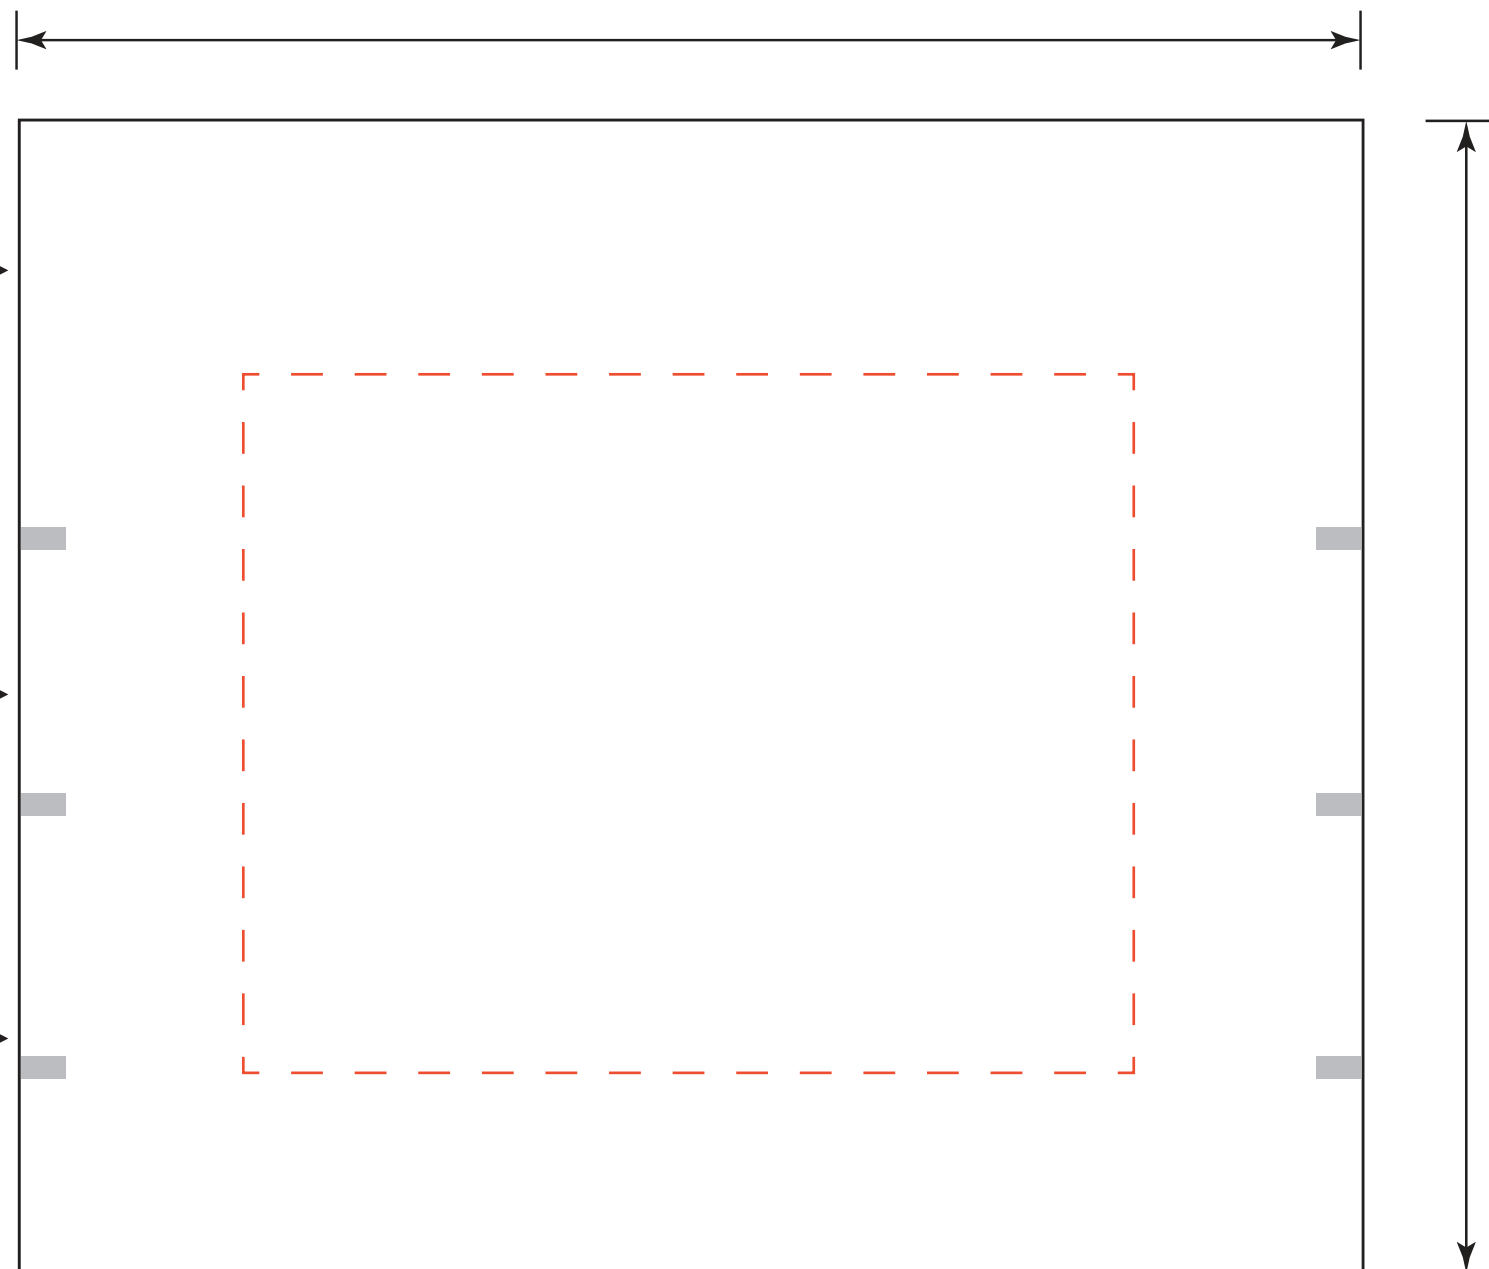

COMFORT FIT FACE MASK TEMPLATE

HIDE TOP LAYER BEFORE SUBMITTING ORDER

Front

7"

FACIAL POSITION

NOSE →

MOUTH →

CHIN →

6"

Artwork OUTSIDE of **RED DASHED LINE** may not be as visible when worn due to facial curvatures

PLACE ART BELOW THE ART CLIPPING MASK

SAVE ARTWORK AS PDF WITH LAYERS

NOTE: SMALL IMAGES, FINE LINES & HIGHLY DETAILED ART WILL NOT PRINT WELL