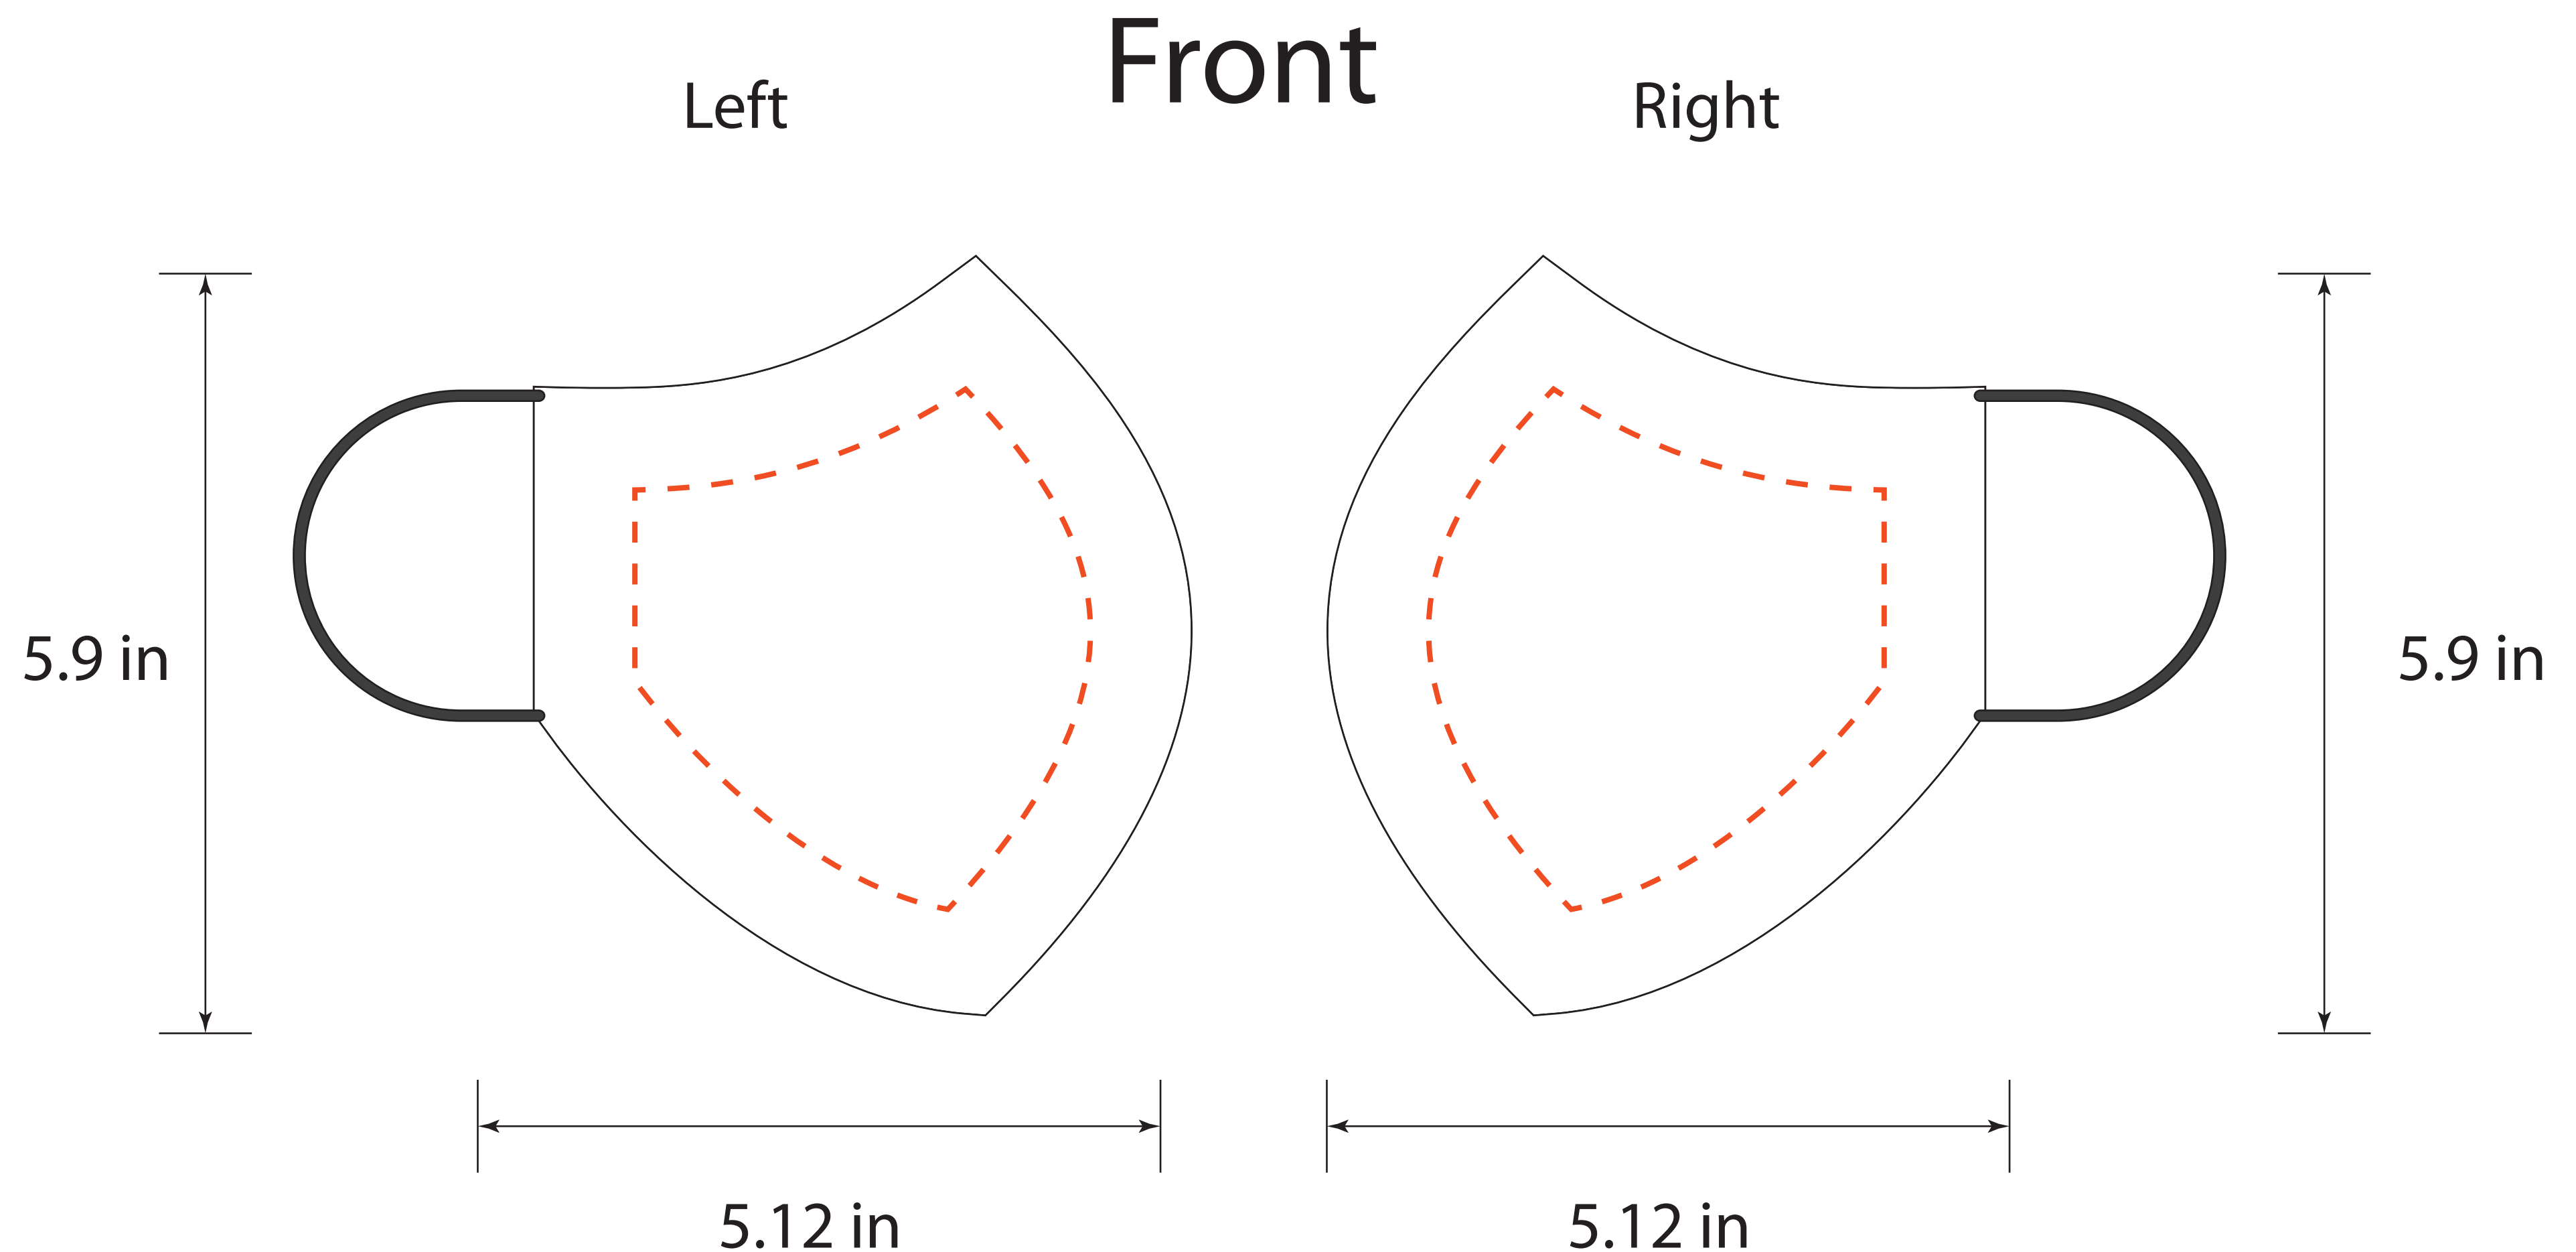

MENS ROUNDED FACE MASK TEMPLATE

HIDE TOP LAYER BEFORE SUBMITTING ORDER

**PLACE ART IN EITHER BLACK OR WHITE TRIM LAYER
BELOW THE ART CLIPPING MASK**

SAVE ARTWORK AS PDF WITH LAYERS

NOTE: SMALL IMAGES, FINE LINES & HIGHLY DETAILED ART WILL NOT PRINT WELL