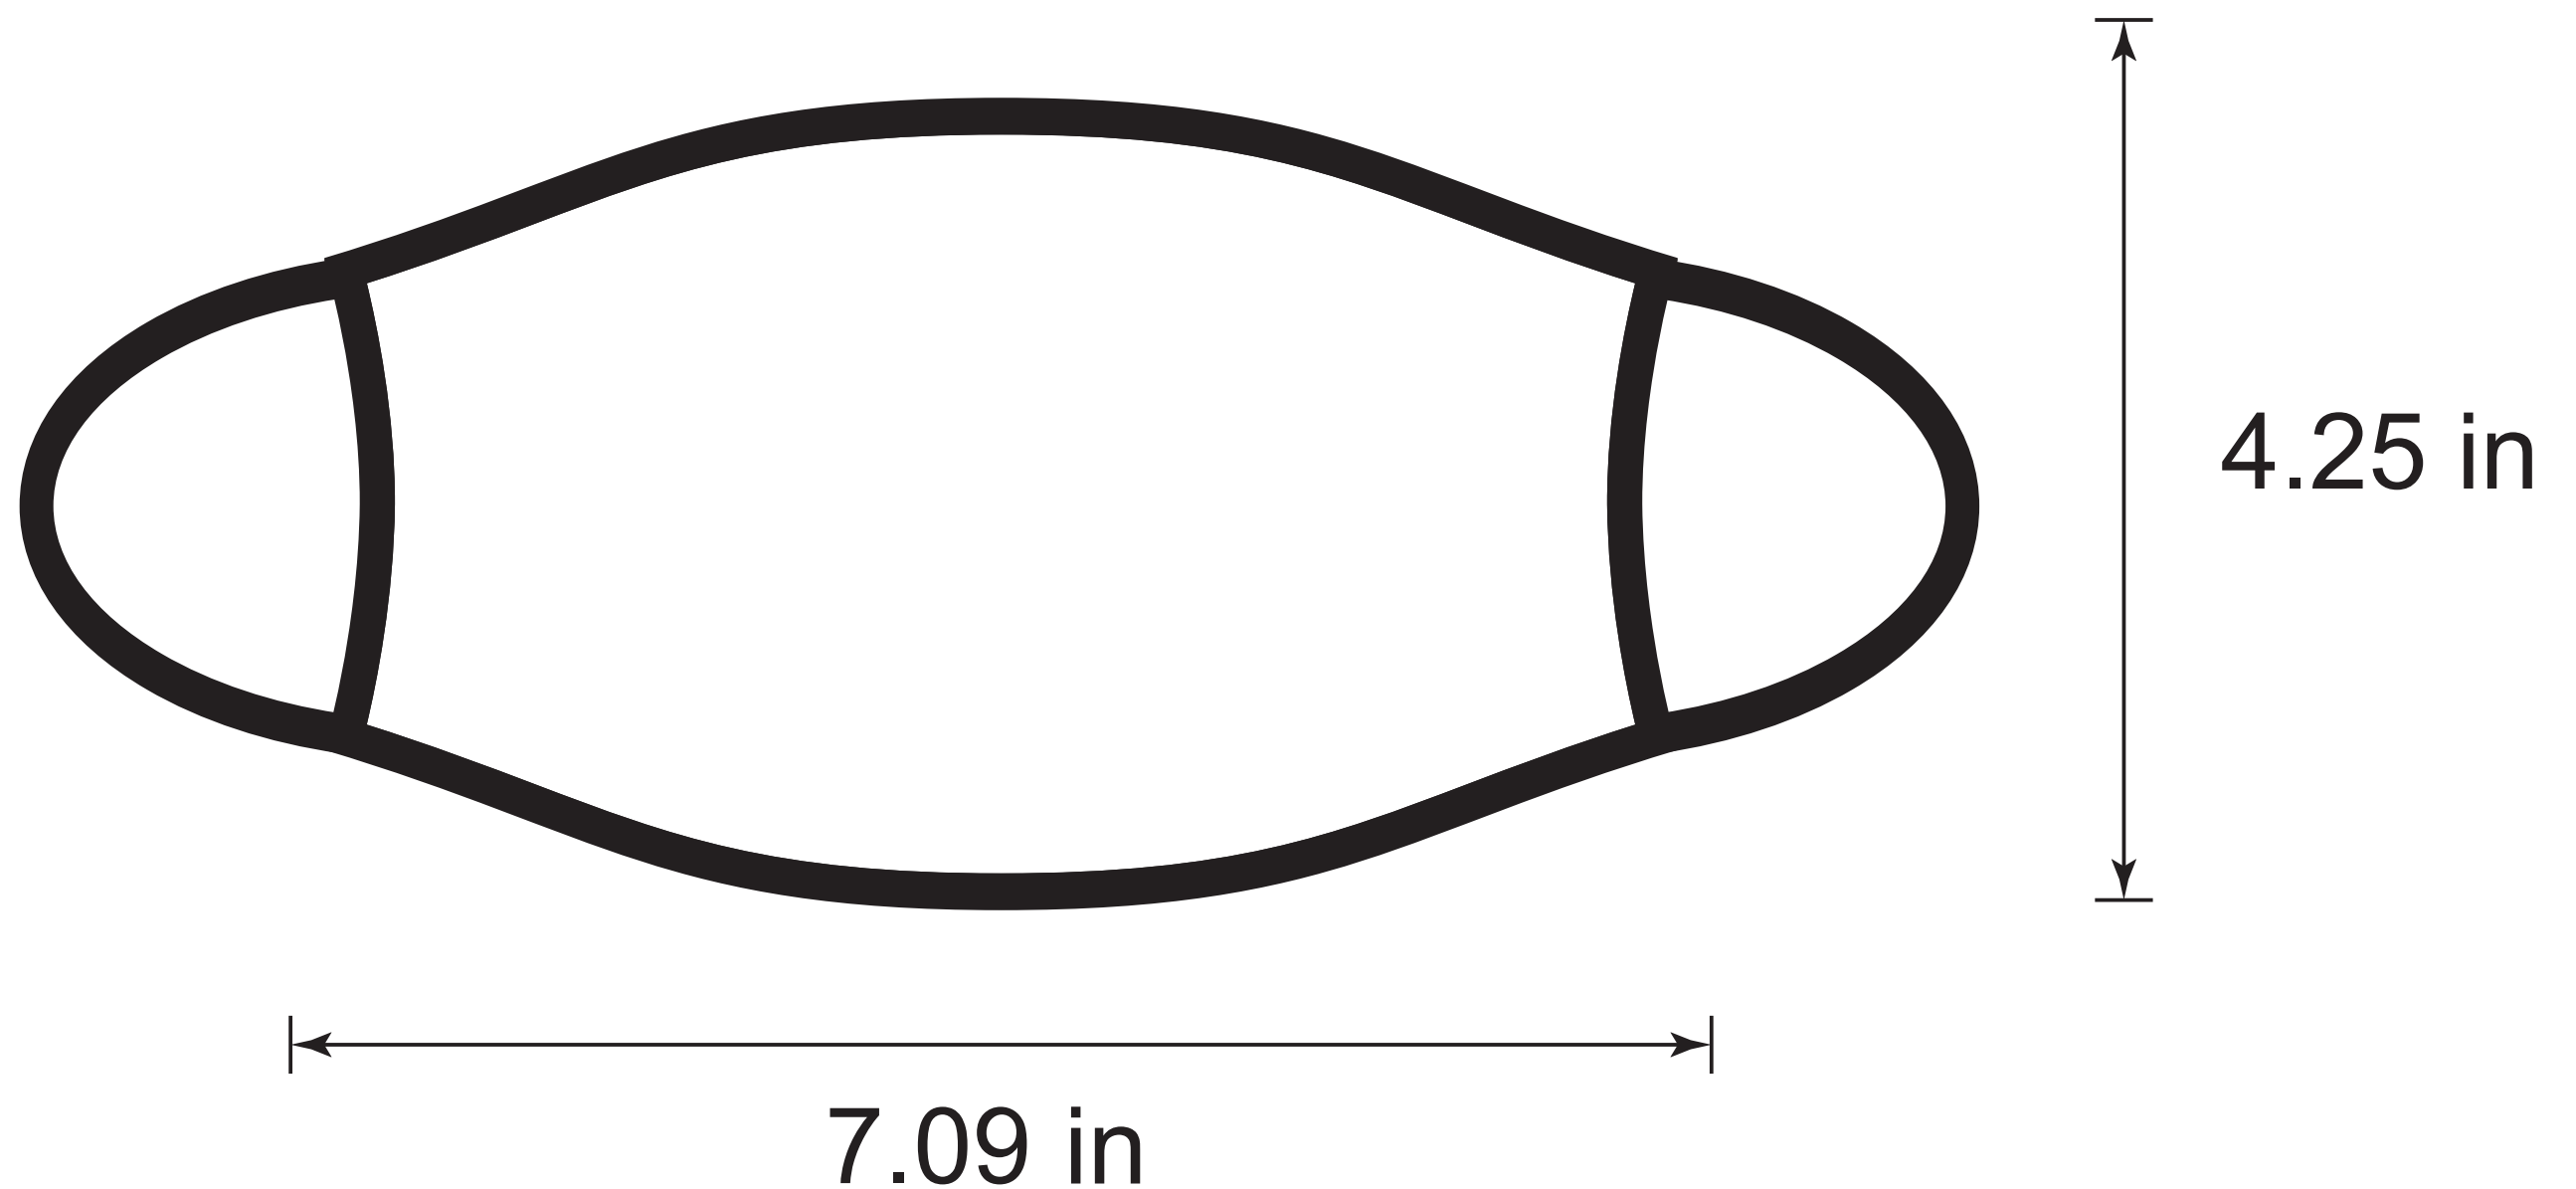

KIDS ONE SIZE FACE MASK TEMPLATE

BLACK TRIM

PLACE ART BELOW THE ART CLIPPING MASK
SAVE ARTWORK AS PDF WITH LAYERS

NOTE: SMALL IMAGES, FINE LINES & HIGHLY DETAILED ART WILL NOT PRINT WELL